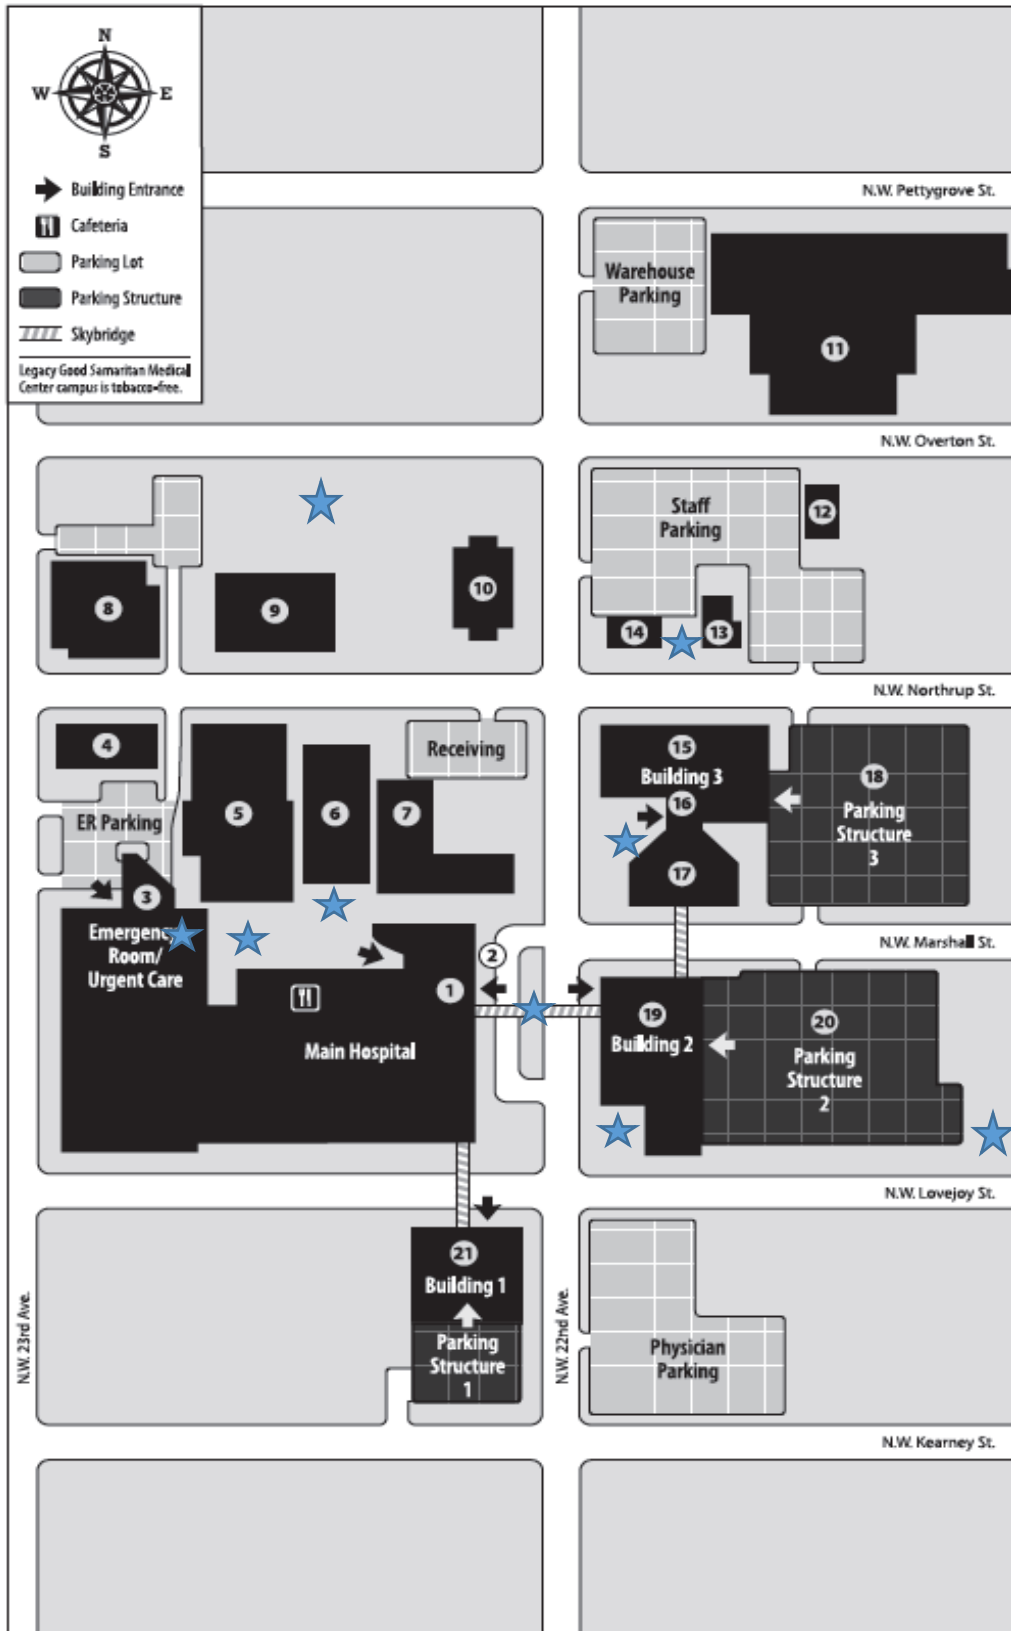

Take a Break

Quiet Spaces and Places for Reflection

Legacy Good Samaritan Hospital

- Stenzel Healing Garden - Between main hospital and Wilcox building
- Linfield courtyard- NW Northrup and NW 22nd
- Green Gables Guest House back yard garden- NW 22nd and NW Northrup (2183 N.W. Northrup St)
- The Chapel (Main Hospital)
- Two gardens by the Chapel entrance-- a courtyard and a rose garden: 3rd floor to the right of the chapel
- The courtyard garden outside MOB 2 on the corner of NW 22nd and NW Lovejoy
- MOB 3 garden, on the corner of NW 22nd and NW Marshall (lower level outdoor space)- off lobby of Cancer Services
- Library/Security bldg. north end of the bldg. at Northrup Street- outdoor seating area
- Courtyard area by the lobby on the west side of the hospital
- Art display on the NW 23rd wall of the ED entrance
- 6th floor Sky Bridge to building 2
- Legacy Good Samaritan Park on the corner of NW 21st and NW Lovejoy
- John Callahan Garden. Entrance on NW Marshall just before NW 21st Ave