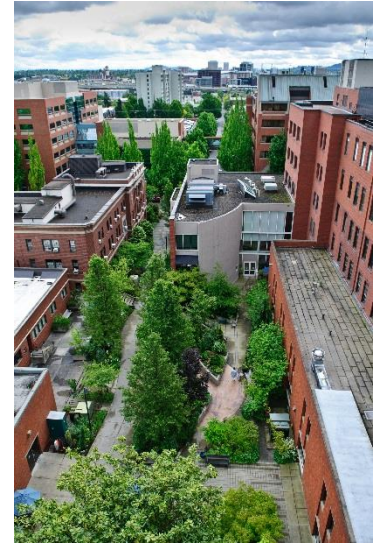

Take a Break

Quiet Spaces and Places for Reflection

Legacy Good Samaritan Hospital

- Stenzel Healing Garden - Between main hospital and Wilcox building
- Linfield courtyard- NW Northrup and NW 22nd
- Green Gables Guest House back yard garden- NW 22nd and NW Northrup (2183 N.W. Northrup St)
- The Chapel (Main Hospital)
- Two gardens by the Chapel entrance-- a courtyard and a rose garden: 3rd floor to the right of the chapel
- The courtyard garden outside MOB 2 on the corner of NW 22nd and NW Lovejoy
- MOB 3 garden, on the corner of NW 22nd and NW Marshall (lower level outdoor space)- off lobby of Cancer Services
- Library/Security bldg. north end of the bldg. at Northrup Street- outdoor seating area
- Courtyard area by the lobby on the west side of the hospital
- Art display on the NW 23rd wall of the ED entrance
- 6th floor Sky Bridge to building 2
- Legacy Good Samaritan Park on the corner of NW 21st and NW Lovejoy
- John Callahan Garden. Entrance on NW Marshall just before NW 21st Ave